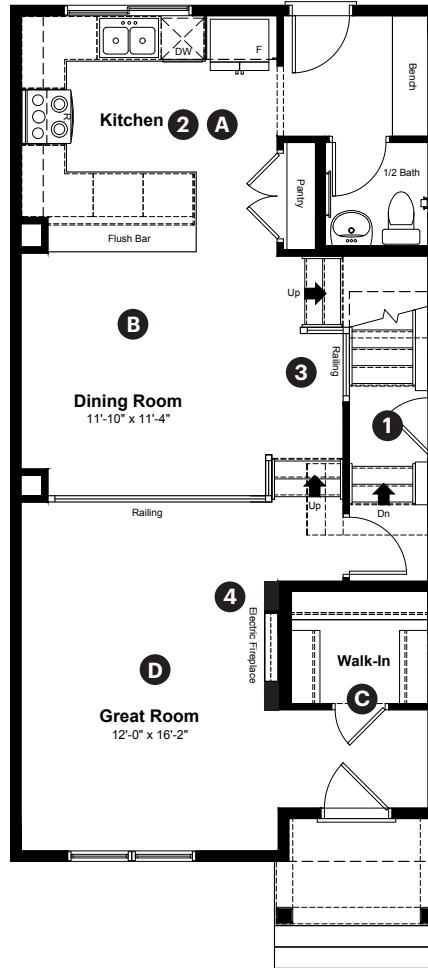

# EAST HAVEN

GRANDE PRAIRIE

8641  
Copperwood Road  
Grande Prairie, AB

1,586 sq ft  
3 bedrooms  
2.5 bathrooms

Prairie Elevation

Main Floor: 786 sq ft

Upper Floor: 800 sq ft

### Quick Possession Home Options

- 1 Side entrance
- 2 Level 2 kitchen cabinet layout
- 3 Main floor railing
- 4 Electric fireplace

### Quick Possession Home Highlights

- A Rear kitchen
- B 9' high main floor ceilings
- C Large front entry closet
- D Sunken great room

Dimensions, sizes, specifications, layouts and materials are approximate only and subject to change without notice. The builder reserves the right to make change and modifications to the information contained herein. E.&O.E.

## Lighting

Dining Room

Island Pendant

Bedrooms

Bathrooms

\*Number of lights determined by size of vanity