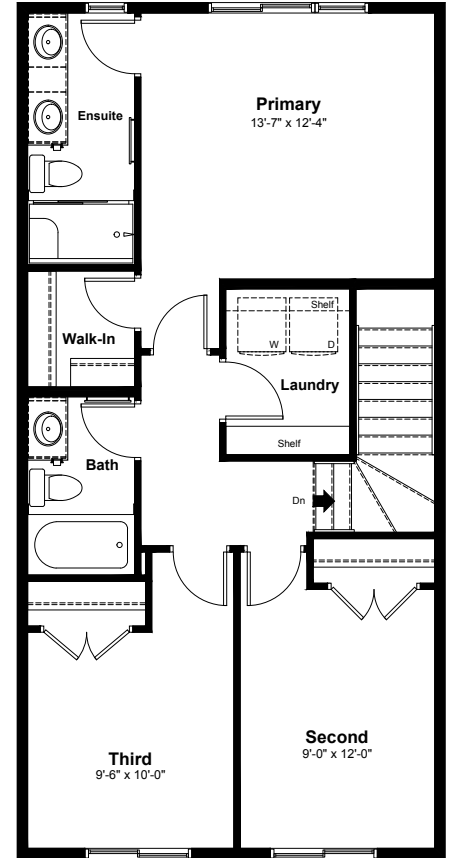

# EAST HAVEN

GRANDE PRAIRIE

8641  
Copperwood Road  
Grande Prairie, AB

1,586 sq ft  
3 bedrooms  
2.5 bathrooms

Prairie Elevation

Main Floor: 786 sq ft

Upper Floor: 800 sq ft

### Quick Possession Home Options

- 1 Side entrance
- 2 Level 2 kitchen cabinet layout
- 3 Main floor railing
- 4 Electric fireplace

### Quick Possession Home Highlights

- A Rear kitchen
- B 9' high main floor ceilings
- C Large front entry closet
- D Sunken great room

Dimensions, sizes, specifications, layouts and materials are approximate only and subject to change without notice. The builder reserves the right to make change and modifications to the information contained herein. E.&O.E.