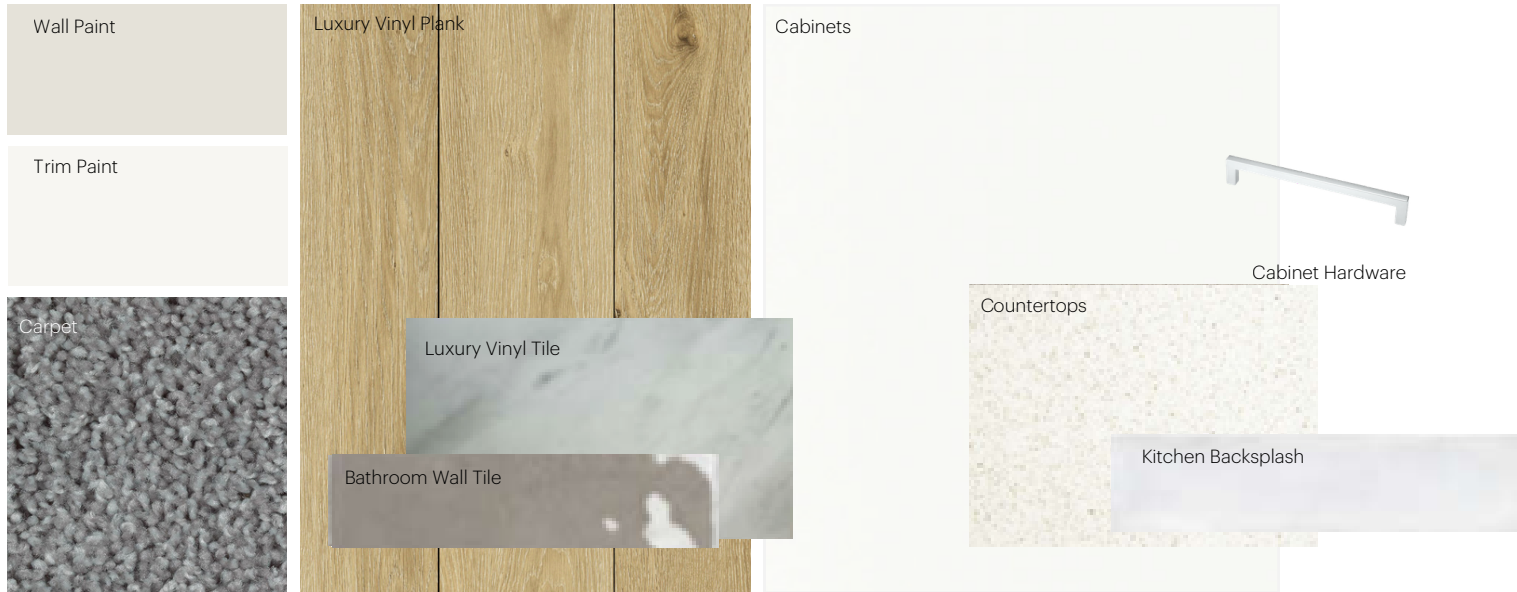

Anthem Home Palette Selections

Model: Laned 120

Address: 8641 Copperwood Road, Grand Prairie AB

Cabinets, Flooring and Countertops